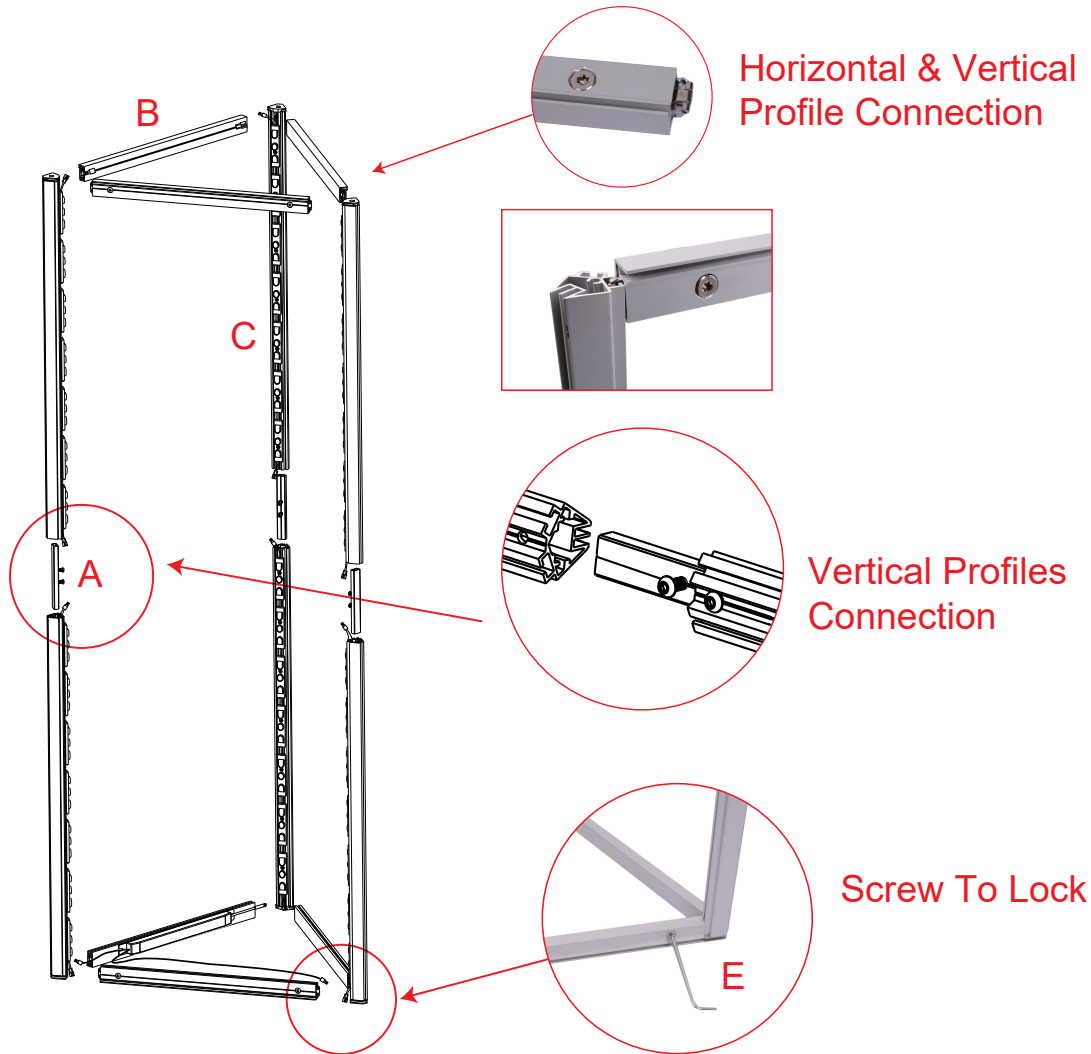

USER GUIDE

TRIANGLE SEG GREAT TOWER WITH LIGHTS TE-19GT3

LIST

- A. Vertical Profile Connector
- B. Horizontal Profile
- C. Vertical Profile w/ Pre-installed LED Light strips
- D. Plug and Wire
- E. Tool

1. Assemble The Profiles

2. Connect All Lights To Adapter