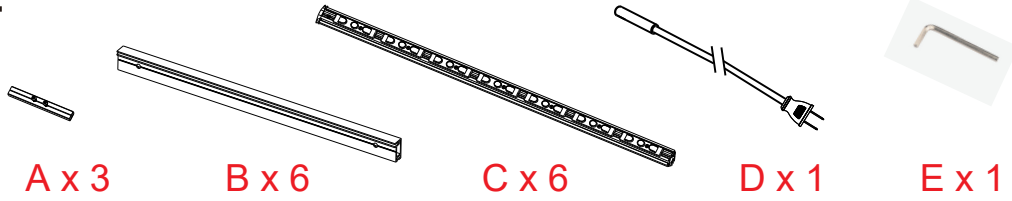

USER GUIDE

TRIANGLE SEG GREAT TOWER WITH LIGHTS TE-19GT3

LIST

- A. Vertical Profile Connector
- B. Horizontal Profile
- C. Vertical Profile w/ Pre-installed LED Light strips
- D. Plug and Wire
- E. Tool

1. Assemble The Profiles