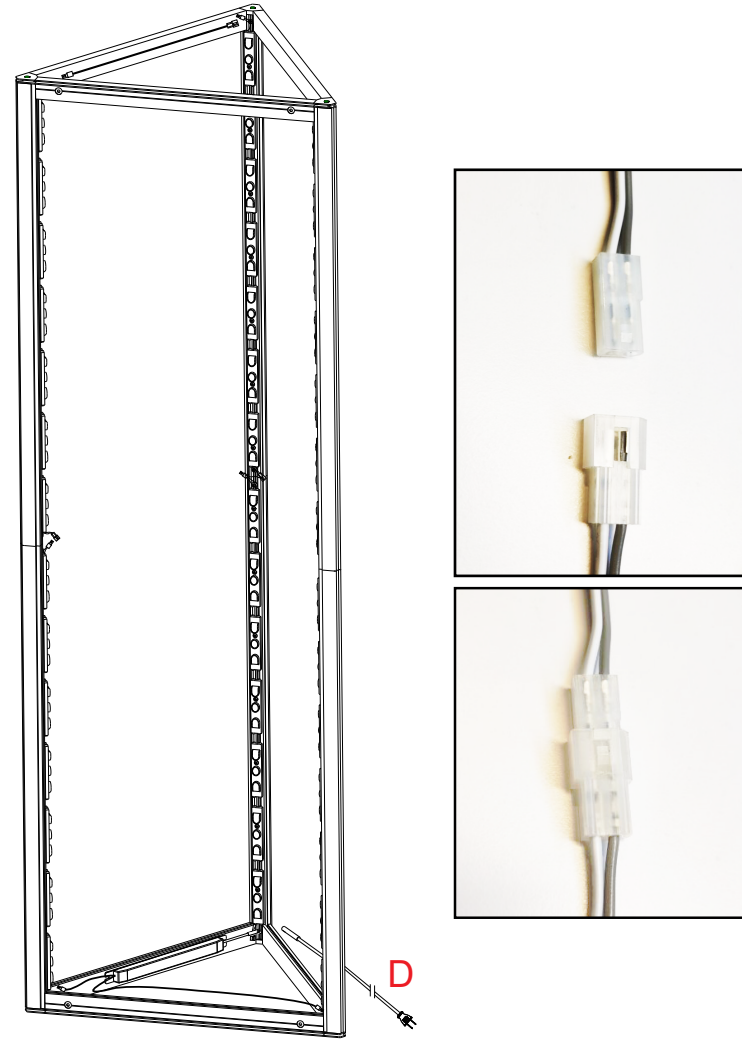

USER GUIDE

TRIANGLE SEG GREAT TOWER WITH LIGHTS TE-19GT3

LIST

- A. Vertical Profile Connector
- B. Horizontal Profile
- C. Vertical Profile w/ Pre-installed LED Light strips
- D. Plug and Wire
- E. Tool

1. Assemble The Profiles

2. Connect All Lights To Adapter